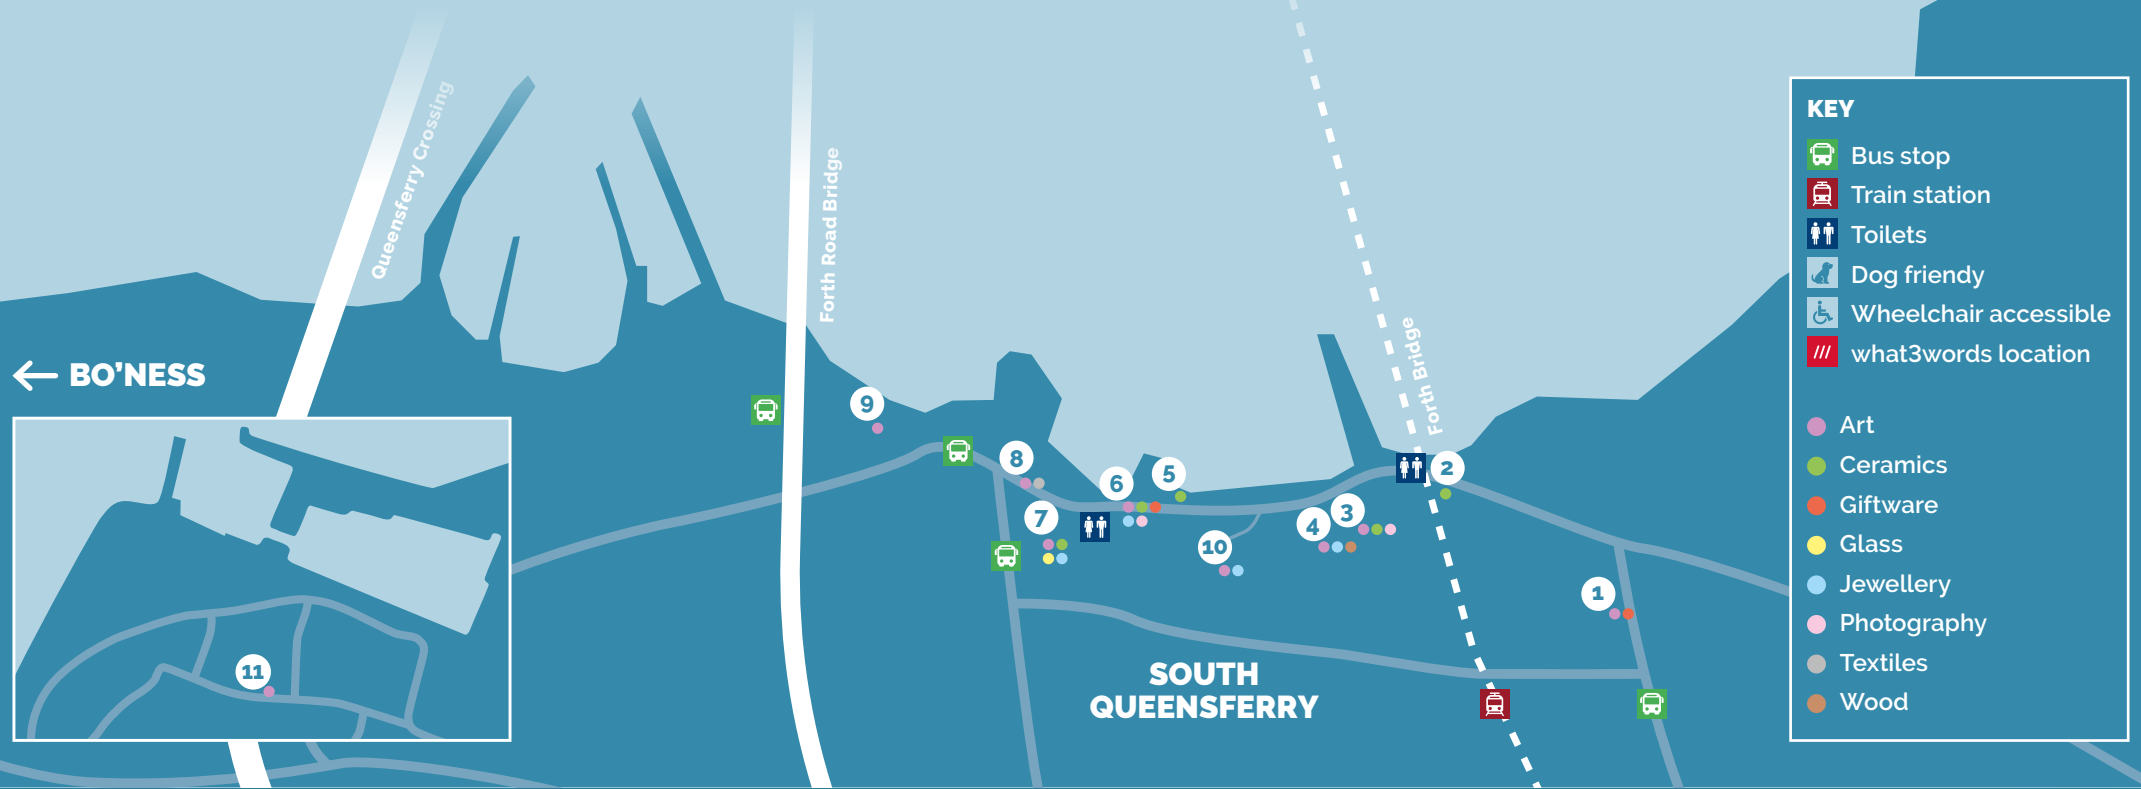

FORTH BRIDGES CREATIVE TRAIL MAP 2026

VENUE 1

Around the back, Unit 4
Bankhead Steadings, South
Queensferry, EH30 9TF
 fortunes.flag.collected

Chloe Gardner

VENUE 2

Honey Pot Creative Cafe,
1 Longcraig Road, South
Queensferry, EH30 9TD
 plums.kilts.tinted

Julepots

VENUE 3

The Hawes Inn, 7 Newhalls Road,
South Queensferry, EH30 9TA
 tutorial.crown.cello

Anna Bilyk Artist

Debs Newman

Ian Henderson Ceramics

James H F Thomson

Rachael Smith-Donnelly

SarahWakeford.Art

VENUE 4

The Rail Bridge Bar & Bistro,
4 Newhalls Road, South
Queensferry, EH30 9TA
 giving.powerful.clubbing

Andrew Ramsay

Hetty's Hut

IPrentice Art

Edinburgh Illustrations

Egghead Designs

Eve Tong

VENUE 5

9 Edinburgh Road,
South Queensferry,
EH30 9HR
 storm.twisting.canal

Caro's Ceramics

VENUE 6

Queensferry Museum,
53 High Street, South
Queensferry, EH30 9HP
 donor.increases.handbag

Ally Smith